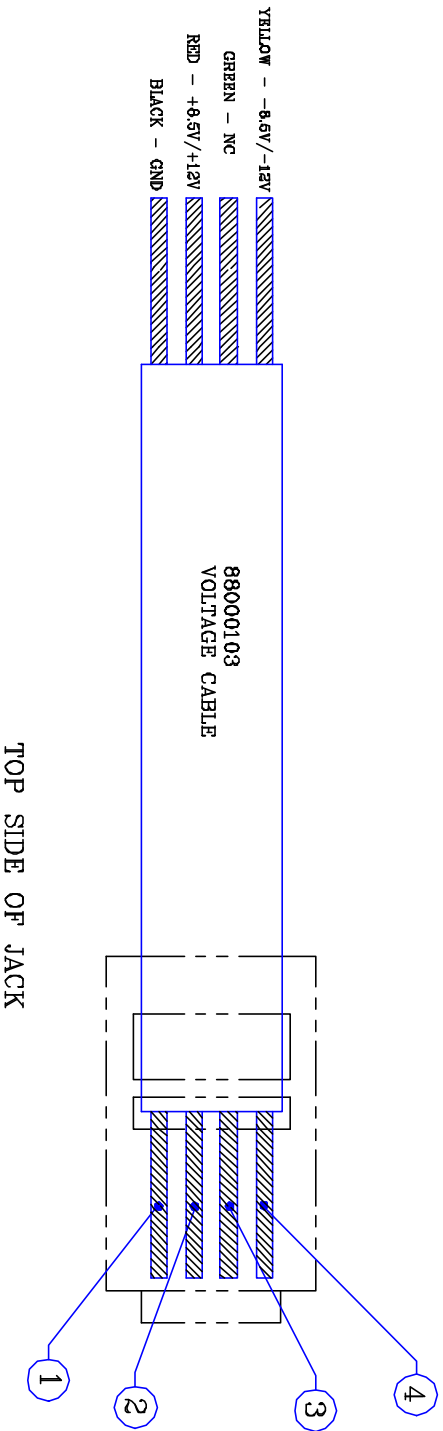

SIDE VIEW

TOP SIDE OF JACK

- ① BLACK - GND
- ② RED - +8.5V/+12V
- ③ GREEN - NC
- ④ YELLOW - -8.5V/-12V

88000103 CABLE FOR
CONNECTING PRL-SERIES
MODULES TO EXTERNAL
POWER SUPPLIES